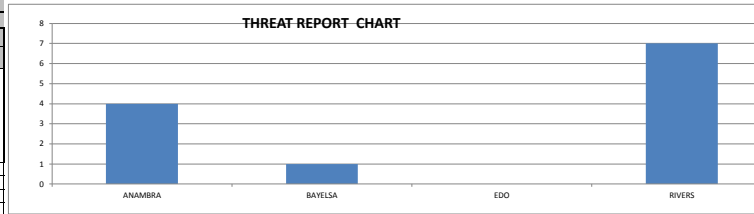

**EOSC NATIONAL CENTER SUMMARY**  
**STATE ASSEMBLY SUPPLEMENTARY ELECTIONS, 18TH APRIL, 2015.**

**THREAT MATRIX**

**ACCREDITATION & VOTING ACTIVITY**

S/N	STATE	NUMBER OF PROBLEMS REPORTED	NUMBER OF LGAs AFFECTED	NUMBER OF PROBLEMS SOLVED	LATEST TIME OF SOLUTION	NUMBER OF PROBLEMS UNSOLVED	Comments
1	ANAMBRA	4	2	1	4:34	0	
2	BAYELSA	1	1	0	0:00	0	
3	EDO	0	0	0	0:00	0	
4	RIVERS	7	3	1	8:20	0	
		12					

S/N	STATE	Non. Avail. / Inadeq. Sec	Failure to Authenticate	Failure to Read	IVAS Malfunc.	Poll Cancelled	Non Serial BP	LCP	Overvoting	Dam. Cubicles	Violence	Misconduct Poll	No. Comm	Inad. Poll off.	AWOL	Net. Prob	BP NA / MU	RS NA / MU	Failure to Replace	Misconduct Sec.	Others	Total Prob. Report		
1	ANAMBRA	0	0	0	0	0	0	0	0	0	1	3	0	0	0	0	0	0	0	0	0	0	4	
2	BAYELSA	0	0	0	0	0	0	0	0	0	1	0	0	0	0	0	0	0	0	0	0	0	0	1
3	EDO	0	0	0	0	0	0	0	0	0	0	0	0	0	0	0	0	0	0	0	0	0	0	0
4	RIVERS	2	0	0	0	0	0	0	0	0	4	1	0	0	0	0	0	0	0	0	0	0	7	
<b>TOTAL</b>		2	0	0	0	0	0	0	0	0	6	4	0	0	0	0	0	0	0	0	0	0	12	